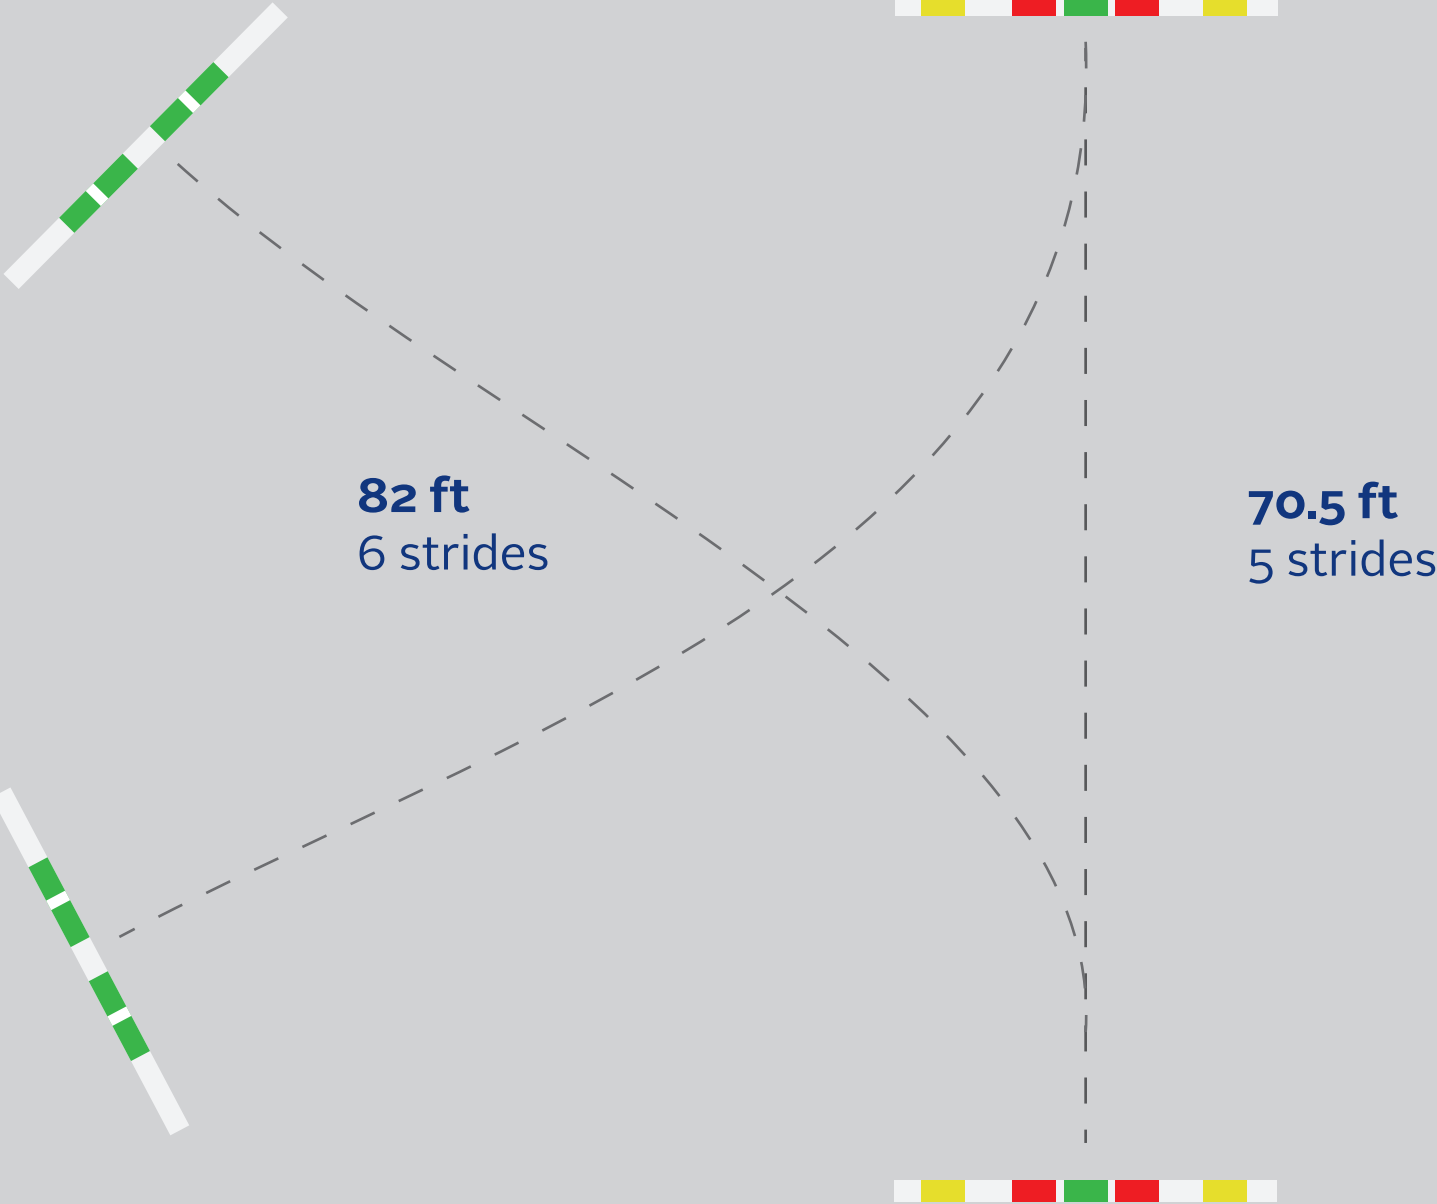

Course Chart

Rails on the Ground